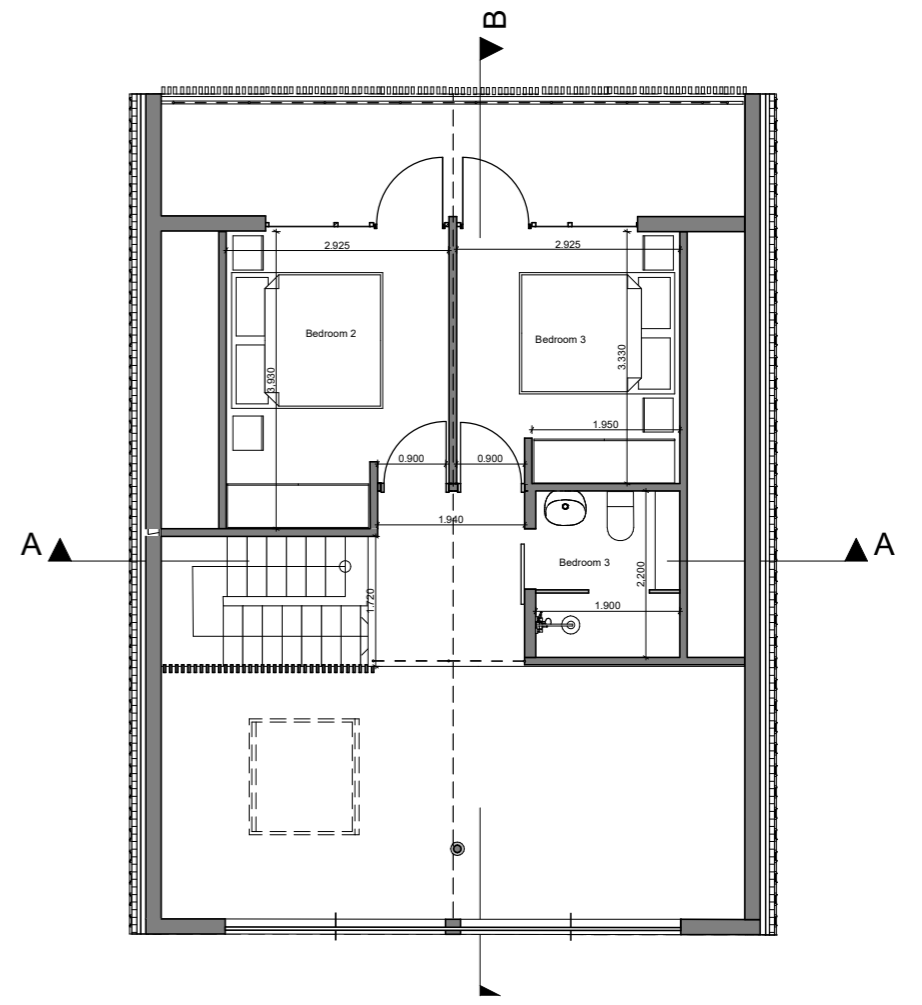

0. Groundfloor 1:100

Section A 1:100

1. 2. Floor 1:100

Section BB 1:100

Revisio	ID	Muutos	Change Last Modified By	Transmittal Set Date
A		Added Dimensions in plans and sections	C.K.	04/08/2022.
B		Adusted Sauna window	C.K.	29/08/2022.
C		BIGGER FLOOR SIZE	C.K.	07/09/2022.