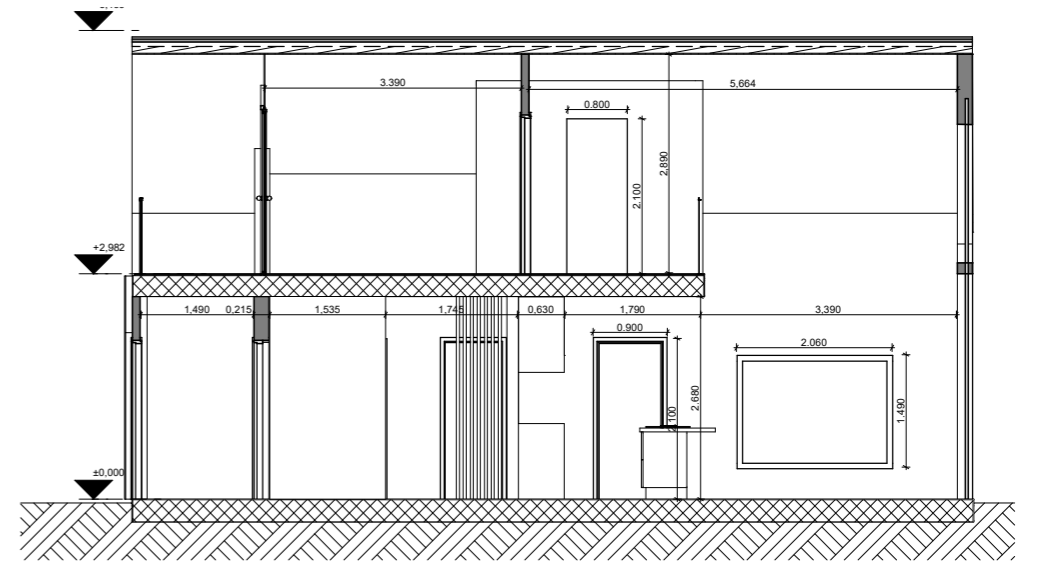

0. Groundfloor 1:100

Section A 1:100

1. 2. Floor 1:100

Section BB 1:100

Revisio	ID	Muutos	Change Last Modified By	Transmittal Set Date
A		Added Dimensions in plans and sections	C.K.	04/08/2022.
B		Adusted Sauna window	C.K.	29/08/2022.
C		BIGGER FLOOR SIZE	C.K.	07/09/2022.