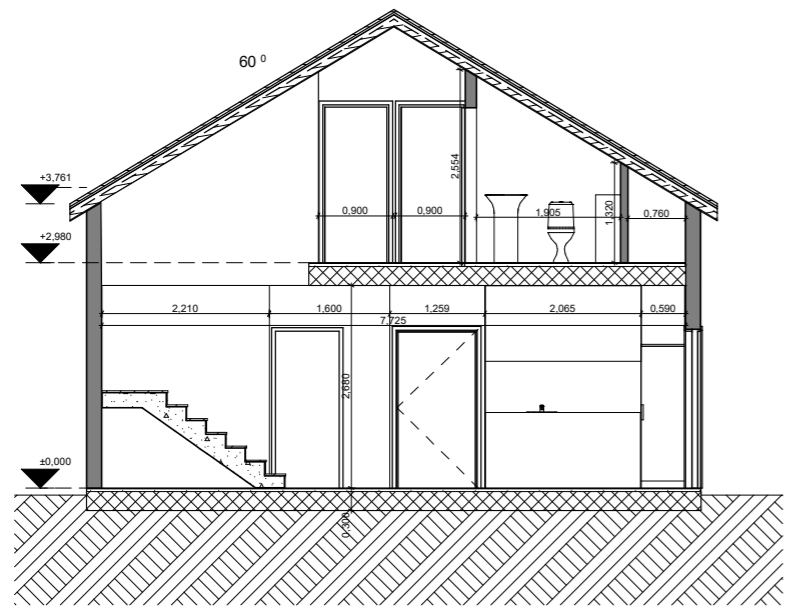

0. Groundfloor 1:100

Section A 1:100

1. 2. Floor 1:100

Section BB 1:100

Revisio	ID	Muutos	Change Last Modified By	Transmittal Set Date
A		Added Dimensions in plans and sections	C.K.	04/08/2022.
B		Adusted Sauna window	C.K.	29/08/2022.
C		BIGGER FLOOR SIZE	C.K.	07/09/2022.